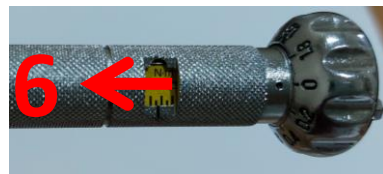

(x2)

6

(x6)

M8 (x6)

M8x50 (x2) for front
M8x60 (x2) for middle
M8x40 (x2) for rear

DACIA LOGAN MCV 2007-2013
LADA LARGUS 2012 →
SKYPORT ROOF RAIL

instructions

REAR

MIDDLE

FRONT

**Cıvataları sıkmadan önce silikon sıkın.
Put the cilicon before tighten up to the screws.**