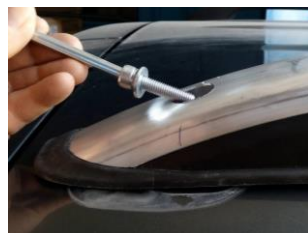

(x2)

6

(x6)

M8 (x6)

M8x50 (x2) for front
M8x60 (x2) for middle
M8x40 (x2) for rear

DACIA LOGAN MCV 2007-2013
LADA LARGUS 2012 →
SKYPORT ROOF RAIL

instructions

REAR

MIDDLE

FRONT

**Cıvataları sıkmadan önce silikon sıkın.
Put the cilicon before tighten up to the screws.**