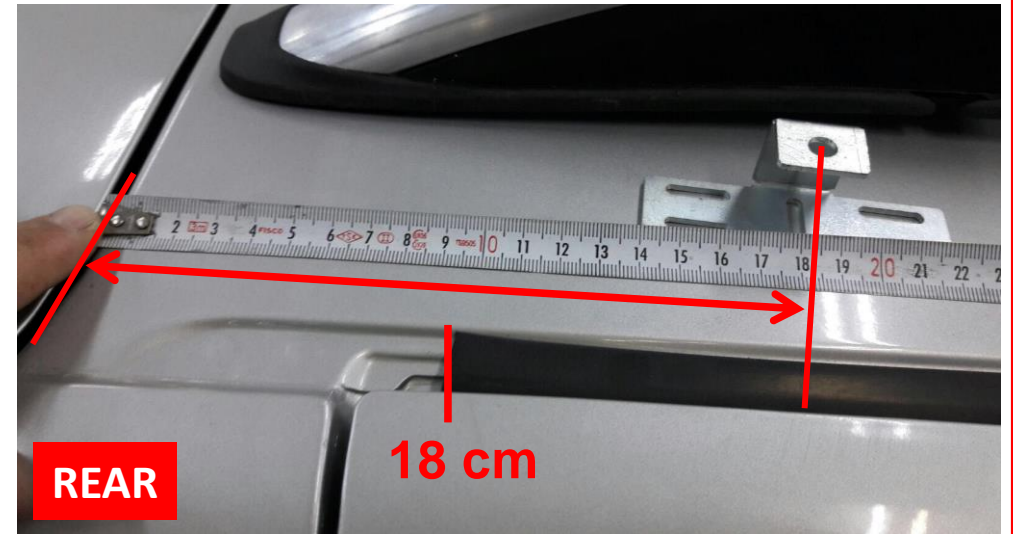

(x4)

(x4)

(x4)

M6x25
(x4)

M6
(x4)

DACIA SANDERO STEPWAY 2012 → SKYPORT ROOF RAIL

instructions

**Please attach to the fitting
apparats first. After 24
hours install them.**