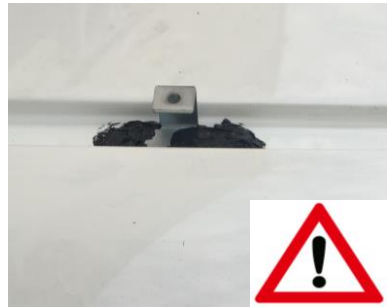

(x4)

(x4)

(x4)

M6x25
(x4)

M6
(x4)

DACIA SANDERO STEPWAY 2012 → SKYPORT ROOF RAIL

instructions

**Please attach to the fitting
apparats first. After 24
hours install them.**