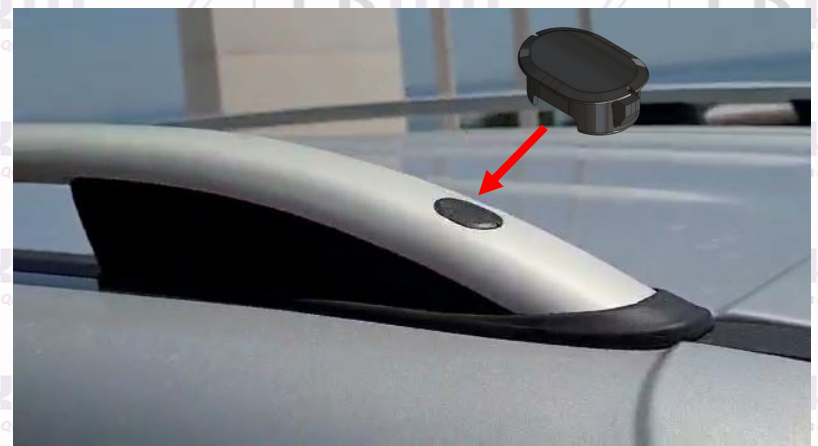

Parça listesi / Parts list / Teileliste / Onderdelenlijst / Liste de pièces Lista de accesorios / Lista di pezzi / Artikel lista / Список частей

x4

x6

M6x60

5

M6x35

M6x35 (x2) for front
M6x60 (x4)

M6 (x6)

M6x35