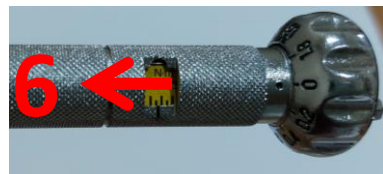

(x2)

5

(x6)

M6 (x6)

M6x60 (x6)
for front / for rear
for middle

6

RANGE ROVER SPORT 2013 → SKYPORT ROOF RAIL

instructions

REAR

MIDDLE

FRONT