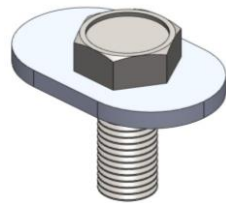

FOR
FRONT LEFT
MIDDLE RIGHT

A (x4)

FOR
REAR RIGHT

B (x2)

C (x4)

D (X2)

M8 (x12)

M10 (x6)

ERKUL[®]
Products & Quality

**MERCEDES VITO 2003 →
MERCEDES VIANO 2003
MERCEDES e-VITO
RUNNING BOARD
(5 DOORS)**

instructions

FRONT + MIDDLE BRACKET

REAR BRACKET