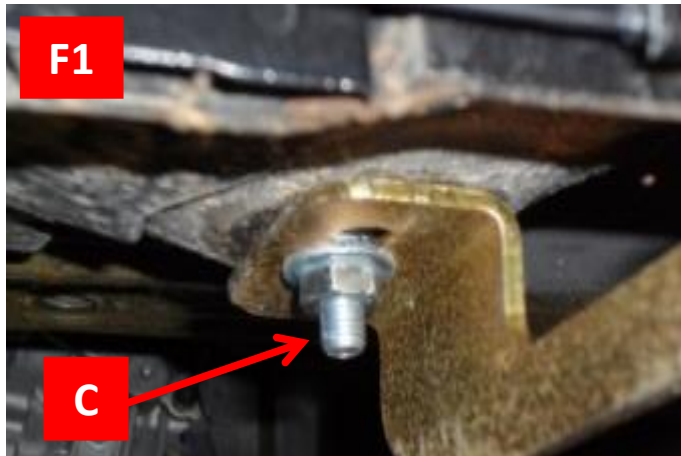

ERKUL[®]
Products & Quality

**MERCEDES VITO 2003 →
MERCEDES VIANO 2003
MERCEDES e-VITO
RUNNING BOARD
(5 DOORS)**

instructions

FRONT + MIDDLE BRACKET

REAR BRACKET