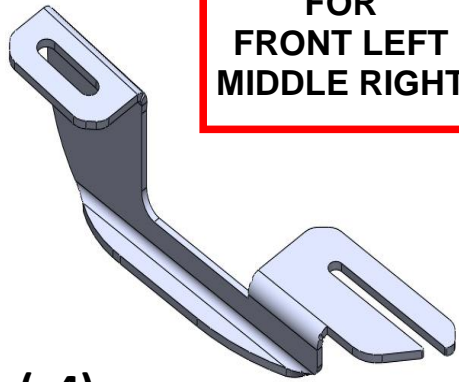

FOR
FRONT LEFT
MIDDLE RIGHT

A (x4)

FOR
REAR RIGHT

B (x2)

C (x4)

D (X2)

M8 (x12)

M10 (x6)

ERKUL[®]
Products & Quality

**MERCEDES VITO 2003 →
MERCEDES VIANO 2003
MERCEDES e-VITO
RUNNING BOARD
(5 DOORS)**

instructions

FRONT + MIDDLE BRACKET

REAR BRACKET