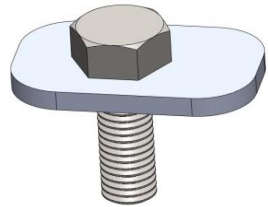

FOR
FRONT LEFT
MIDDLE RIGHT

A (x4)

FOR
REAR RIGHT

B (x2)

C (x4)

D (X2)

M8 (x12)

M10 (x6)

ERKUL[®]
Products & Quality

**MERCEDES VITO 2003 →
MERCEDES VIANO 2003
MERCEDES e-VITO
RUNNING BOARD
(5 DOORS)**

instructions

FRONT + MIDDLE BRACKET

REAR BRACKET