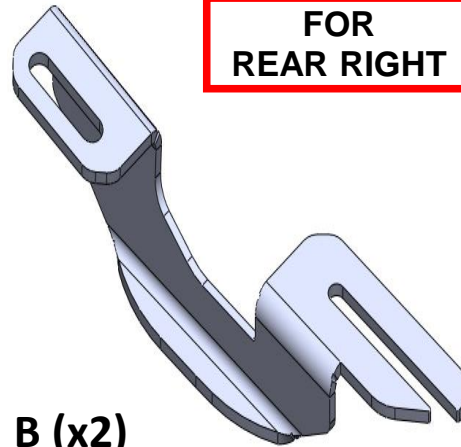

FOR
FRONT LEFT
MIDDLE RIGHT

A (x4)

FOR
REAR RIGHT

B (x2)

C (x4)

D (X2)

M8 (x12)

M10 (x6)

ERKUL[®]
Products & Quality

**MERCEDES VITO 2003 →
MERCEDES VIANO 2003
MERCEDES e-VITO
RUNNING BOARD
(5 DOORS)**

instructions

FRONT + MIDDLE BRACKET

REAR BRACKET