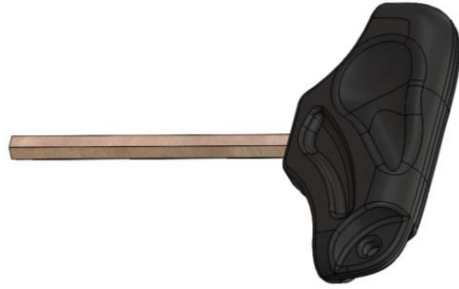

(x4)

5

(x4)

(x4)

M6x25 (x4)

M6 (x4)

eh

ERKUL®  
Products & Quality

NISSAN NAVARA 2016 →  
MERCEDES X CLASS 2017 →  
SKYPORT ROOF RAIL

It is only for using as an accessory.  
Do not carry load with it.

Aksesuar amaçlıdır. Yük taşımak için kullanmayın.

**instructions**

**After sticking the connectors, wait 24 hours for them to dry before you continue to installation process.**