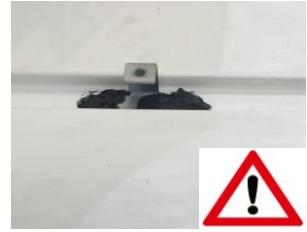

PEUGEOT 3008 2016 → SKYPORT ROOF RAIL

It is only for using as an accessory.
Do not carry load with it.

Aksesuar amaçlıdır. Yük taşımak için kullanmayın.

instructions

REAR

FRONT

125 cm

After sticking the connectors, wait 24 hours for them to dry before you continue to installation process.