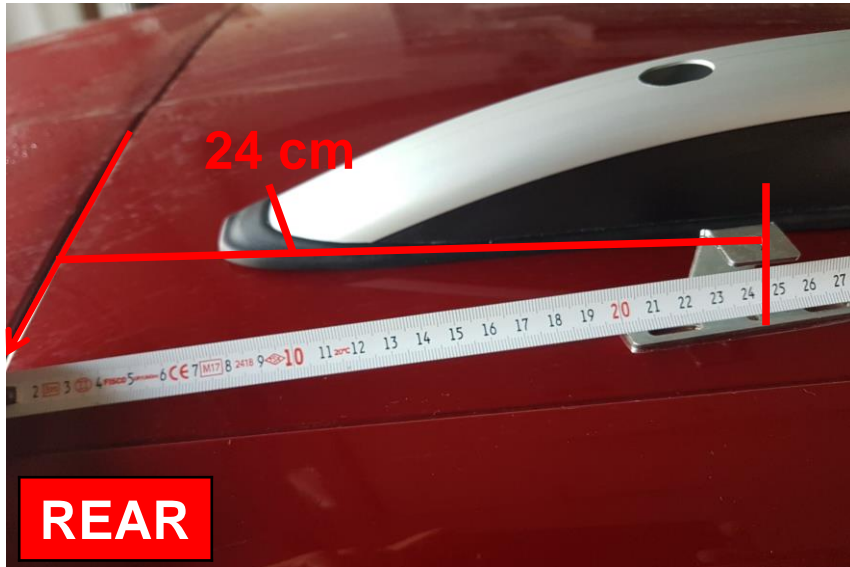

After sticking the connectors, wait 24 hours for them to dry before you continue to installation process.

Bağlantı aparatlarını yapıştırdıktan sonra, montaja devam etmek için yapıştırıcının 24 saat kurumasını bekleyin.

24 cm

REAR