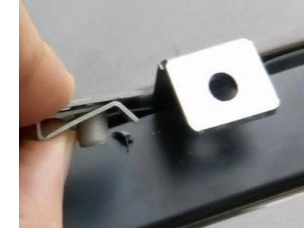

After sticking the connectors, wait 24 hours for them to dry before you continue to installation process.

Bağlantı aparatlarını yapıştırdıktan sonra, montaja devam etmek için yapıştırıcının 24 saat kurumasını bekleyin.

24 cm

REAR