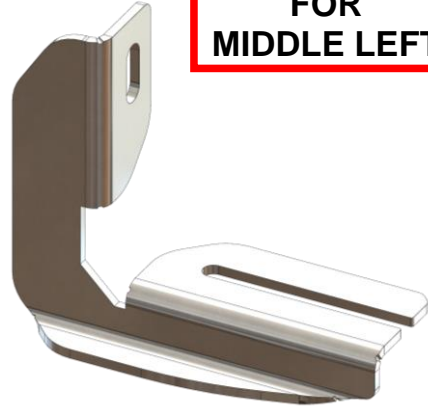

FOR  
FRONT LEFT

A (x2)

FOR  
MIDDLE LEFT

B (x2)

FOR  
REAR LEFT

C (x2)

M10  
D (x6)

M8x25  
E (x4)

M8 (x4)  
M10 (x6)

M8 (x8)  
M10 (x6)

M8 (x12)

**ERKUL**<sup>®</sup>  
Products & Quality

**RENAULT TRAFFIC 2001→  
OPEL VIVARO 2001-2019  
RUNNING BOARD**

**instructions**