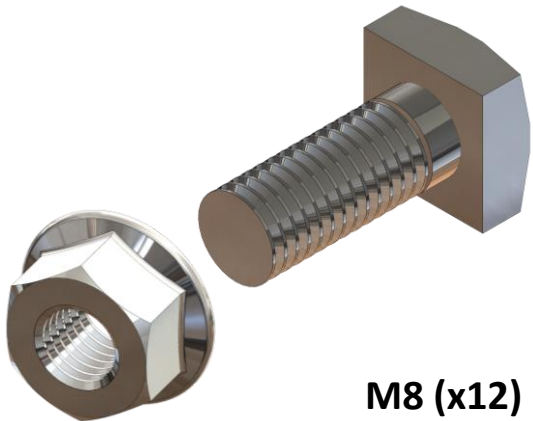

FOR  
FRONT LEFT

A (x2)

FOR  
MIDDLE LEFT

B (x2)

FOR  
REAR LEFT

C (x2)

M10  
D (x6)

M8x25  
E (x4)

M8 (x4)  
M10 (x6)

M8 (x8)  
M10 (x6)

M8 (x12)

**ERKUL**<sup>®</sup>  
Products & Quality

**RENAULT TRAFFIC 2001→  
OPEL VIVARO 2001-2019  
RUNNING BOARD**

**instructions**

### FRONT BRACKET