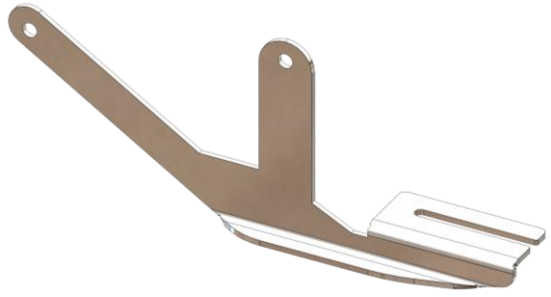

FOR  
FRONT LEFT

A (x2)

FOR  
MIDDLE LEFT

B (x2)

FOR  
REAR LEFT

C (x2)

M10  
D (x6)

M8x25  
E (x4)

M8 (x4)  
M10 (x6)

M8 (x8)  
M10 (x6)

M8 (x12)

**ERKUL**<sup>®</sup>  
Products & Quality

**RENAULT TRAFFIC 2001→  
OPEL VIVARO 2001-2019  
RUNNING BOARD**

**instructions**

### FRONT BRACKET