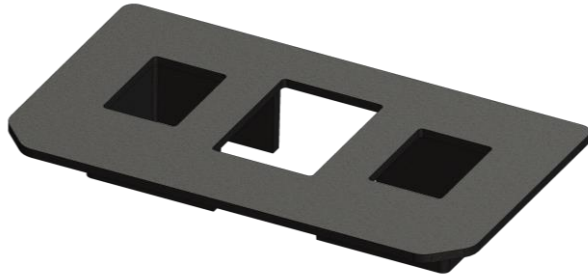

RX2/L x2

ERKUL[®]
Products & Quality

(x2)

5

**RENAULT TRAFIC 2015 →
OPEL VIVARO 2015 →
SKYPORT ROOF RAIL**

(x6)

M6 (x6)

(x6)

M6x65 (x4) For middle+Rear

M6x70 (x2) For middle

instructions