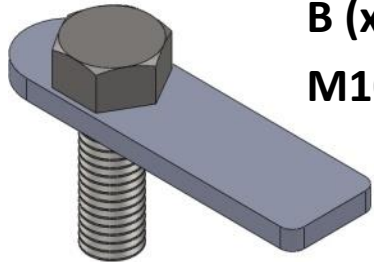

A (x6)

B (x6)
M10

M10 (x6)

M8 (x12)

ERKUL[®]
Products & Quality

VOLKSWAGEN CADDY 2004-2020 RUNNING BOARD

instructions

FRONT BRACKET

MIDDLE BRACKET

REAR BRACKET